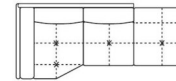

XSMALL SEAT (VERSION OF THE GROUP HAVE THE SAME SEAT WIDTH)

W 170
V200 2 SEATER

W 146
V202 LHF 2 SEATER

W 146
V203 RHF 2 SEATER

W 88
V101 LHF ARMCHAIR

W 88
V102 RHF ARMCHAIR

JOLLY (CAN BE COMBINED WITH ALL THE VERSION GROUP)

W 121
D 121
V400 CORNER

W 112
V100 ARMCHAIR

W 138
D 170
V112 LHF ARMCHAIR MERIDIAN

W 138
D 170
V113 RHF ARMCHAIR MERIDIAN

W 267
D 123
V406 LHF CORNER CHAIR MERIDIAN

W 267
D 123
V407 RHF CORNER CHAIR MERIDIAN