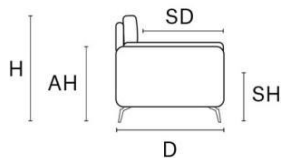

REV. 014 DEL 29/05/2024 | Pag. 1 of 3

D 97 H 90 AH 66 SH 48 SD 58

MAXI SEAT (VERSION OF THE GROUP HAVE THE SAME SEAT WIDTH)

W 325
V342 3 SEATER MAXI EXTRA

W 300
V349 LHF 3 SEATER MAXI EXTRA

W 300
V350 RHF 3 SEATER MAXI EXTRA