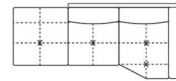

XSMALL SEAT (VERSION OF THE GROUP HAVE THE SAME SEAT WIDTH)

W 170
V200 2 SEATER

W 146
V202 LHF 2 SEATER

W 146
V203 RHF 2 SEATER

W 88
V101 LHF ARMCHAIR

W 88
V102 RHF ARMCHAIR

JOLLY (CAN BE COMBINED WITH ALL THE VERSION GROUP)

W 121
D 121
V400 CORNER

W 112
V100 ARMCHAIR

W 138
D 170
V112 LHF ARMCHAIR MERIDIAN

W 138
D 170
V113 RHF ARMCHAIR MERIDIAN

W 267
D 123
V406 LHF CORNER CHAIR MERIDIAN

W 267
D 123
V407 RHF CORNER CHAIR MERIDIAN