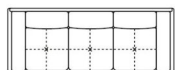

W 114
D 175
SD 130
V503 RHF CHAISE LONGUE MAXI

W 142
D 118
V165 ARMLESS CHAIR MAXI
CURVED

MEDIUM SEAT (VERSION OF THE GROUP HAVE THE SAME SEAT WIDTH)

W 210
V300 3 SEATER

W 186
V302 LHF 3 SEATER

W 162
V301 3 SEATER ARMLESS

W 186
V303 RHF 3 SEATER

W 104
D 175
V500 LHF CHAISE LONGUE

W 104
D 175
V501 RHF CHAISE LONGUE

W 81
V103 ARMLESS CHAIR

D 97 H 90 AH 66 SH 48 SD 58

SMALL SEAT (VERSION OF THE GROUP HAVE THE SAME SEAT WIDTH)

W 261
V242 2 SEATER MAXI EXTRA

W 237
V243 LHF 2 SEATER MAXI EXTRA

W 237
V244 RHF 2 SEATER MAXI EXTRA

W 190
V214 2 SEATER MAXI

W 166
V216 LHF 2 SEATER MAXI

W 166
V217 RHF 2 SEATER MAXI

W 95
V136 LHF ARMCHAIR MINI

W 95
V137 RHF ARMCHAIR MINI